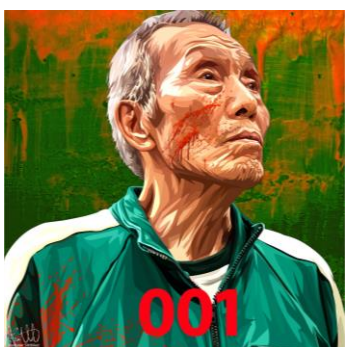

THE PROFESSOR

TOKYO

SQUID GAME

BIG DOLL

FRONTMAN

GONG YOO VER2

PLAYER 001

PLAYER 067