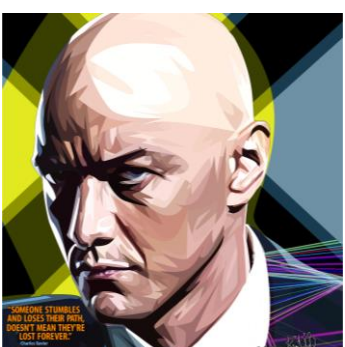

ANTMAN

ANTMAN ABSTRACT

BABY GROOT

BILLIONAIRE BOYS CLUB

BLACK PANTHER VER1

BLACK PANTHER VER2

BLACK WIDOW

CAP & RED SKULL

CAP SUPREME

CAPTAIN AMERICA VER1

CAPTAIN AMERICA VER2

CAPTAIN AMERICA VER3

CAPTAIN AMERICA VER4

CAPTAIN MARVEL

CHARLES XAVIER

CIVIL WAR VER1

CIVIL WAR VER2

COLOSSUS

CYCLOPS

DEADPOOL & COLOSSUS

DEADPOOL & WOLVERINE

DEADPOOL VER1

DEADPOOL VER2

DEADPOOL VER3